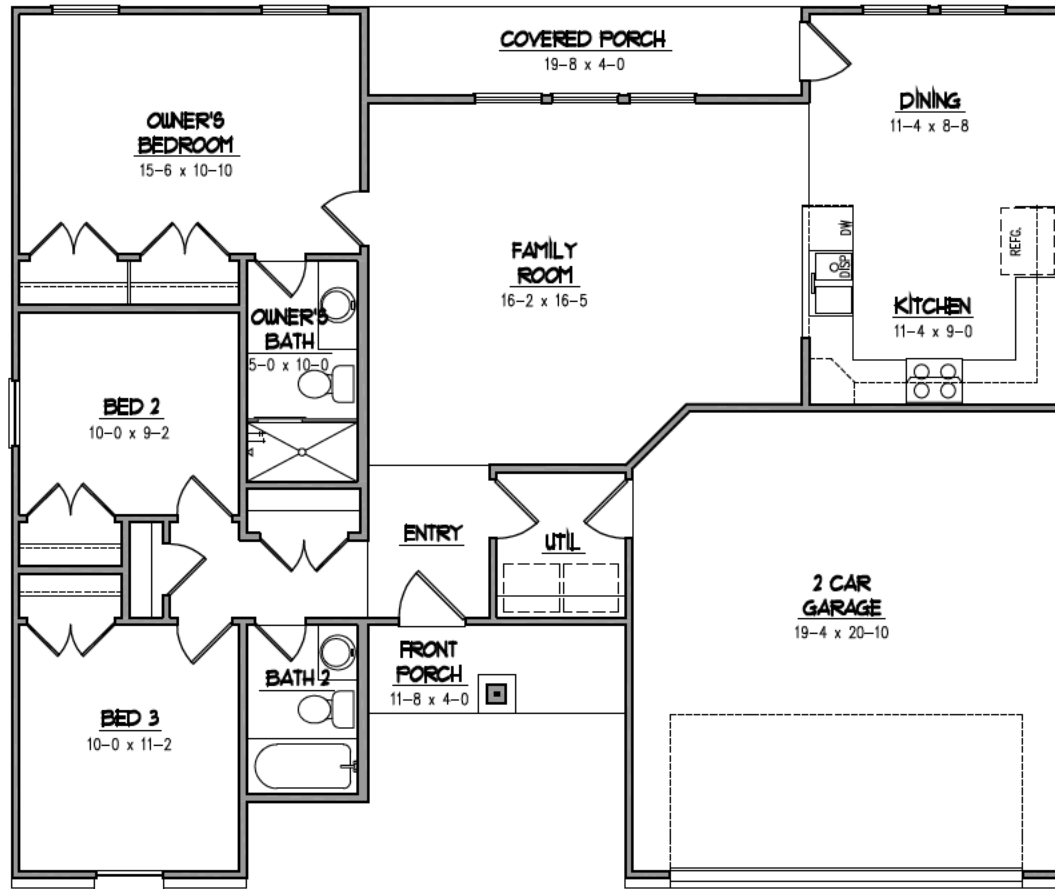

Thrall Countryside Estates Presents:
The Meadowview

Square Footage

Floor 1 Living Area:	1240 SF
Total Living Area:	1240 SF

*approximates only

FIRST FLOOR PLAN

ROOM SIZES ARE APPROXIMATES ONLY
 PLANS ARE SUBJECT TO CHANGE WITHOUT NOTICE

FRONT ELEVATION

PLANS ARE SUBJECT TO CHANGE WITHOUT NOTICE